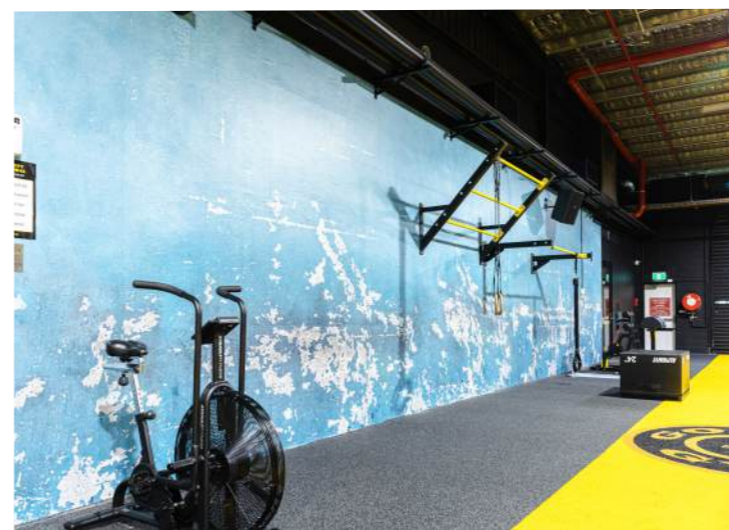

SIGNS THAT SET YOU APART